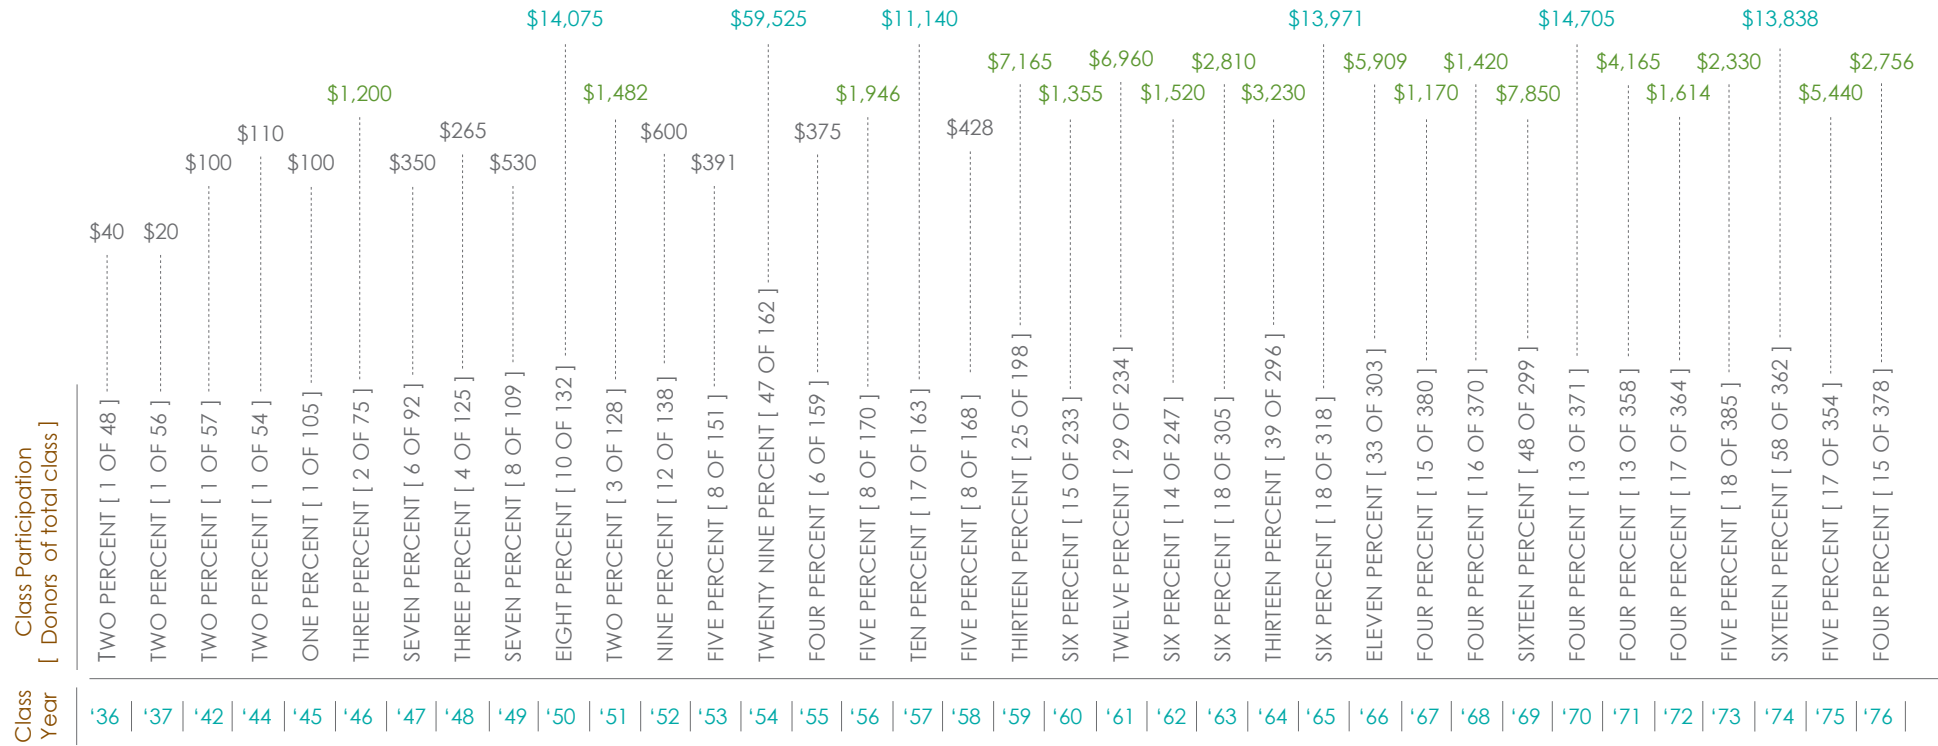

In total, the Pauahi Foundation received over \$260,000 in gifts from 1,262 proud graduates during the fiscal year 2013 – 2014. The Foundation is appreciative to have their continued kōkua.

Over \$260,000 in gifts