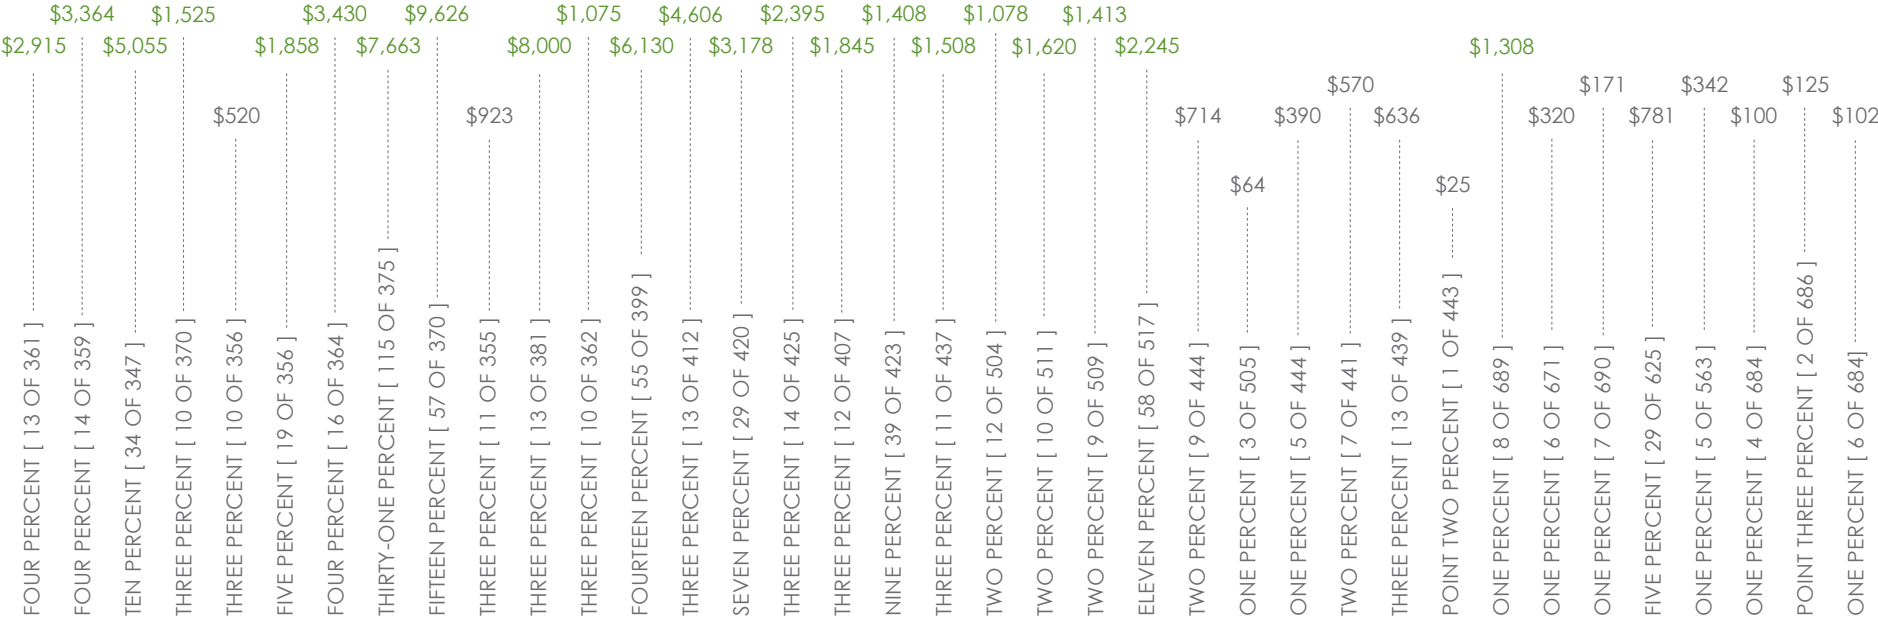

In total, the Pauahi Foundation received over \$260,000 in gifts from 1,262 proud graduates during the fiscal year 2013 – 2014. The Foundation is appreciative to have their continued kōkua.

Over \$260,000 in gifts